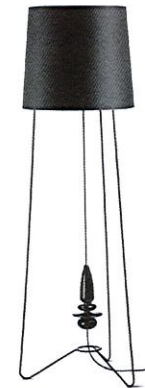

DADDY LONGLEG FLOOR
Code :LAMP020
Dimension:
Diameter: 47 cm (18.52")
Height: 162 cm (63.78")
Light source: E27 max. 20W
Cord: 200 cm (78.74") fabric cord
Material:
Floor lamp - black
8.000.000 VND