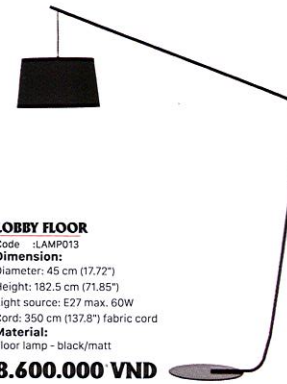

LOBBY FLOOR

Code :LAMP013
Dimension:
Diameter: 45 cm (17.72")
Height: 182.5 cm (71.85")
Light source: E27 max. 60W
Cord: 350 cm (137.8") fabric cord
Material:
Floor lamp - black/matt
8.600.000 VND