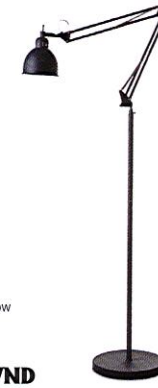

**HIDEOUT FLOOR**

Code :LAMP017  
**Dimension:**  
 Diameter: 16 cm (6.3")  
 Height: 164 cm (64.57")  
 Light source: E27 max. 60W  
 Cord: 400 cm (157.48") fabric cord  
**Material:**  
 Floor lamp - oak with  
 matt white fabric shade  
**4.400.000 VND**

**SHOWER MEGA FLOOR**

Code :LAMP016  
**Dimension:**  
 Diameter: 41 cm  
 Height: 170 cm  
 Light source: E27 max. 60W  
 Cord: 250 cm fabric cord  
**Material:**  
 Floor lamp - white shade/chromed  
**6.600.000 VND**

**LOBBY FLOOR**

Code :LAMP013  
**Dimension:**  
 Diameter: 45 cm (17.72")  
 Height: 182.5 cm (71.85")  
 Light source: E27 max. 60W  
 Cord: 350 cm (137.8") fabric cord  
**Material:**  
 Floor lamp - black/matt  
**8.600.000 VND**

**JOB FLOOR**

Code :LAMP012  
**Dimension:**  
 Diameter: 13.5 cm  
 Height: 140 cm (55.12")  
 Light source: E14 max. 40W  
**Material:**  
 Floor lamp - matt grey  
**3.500.000 VND**

**BALL DOUBLE FLOOR**